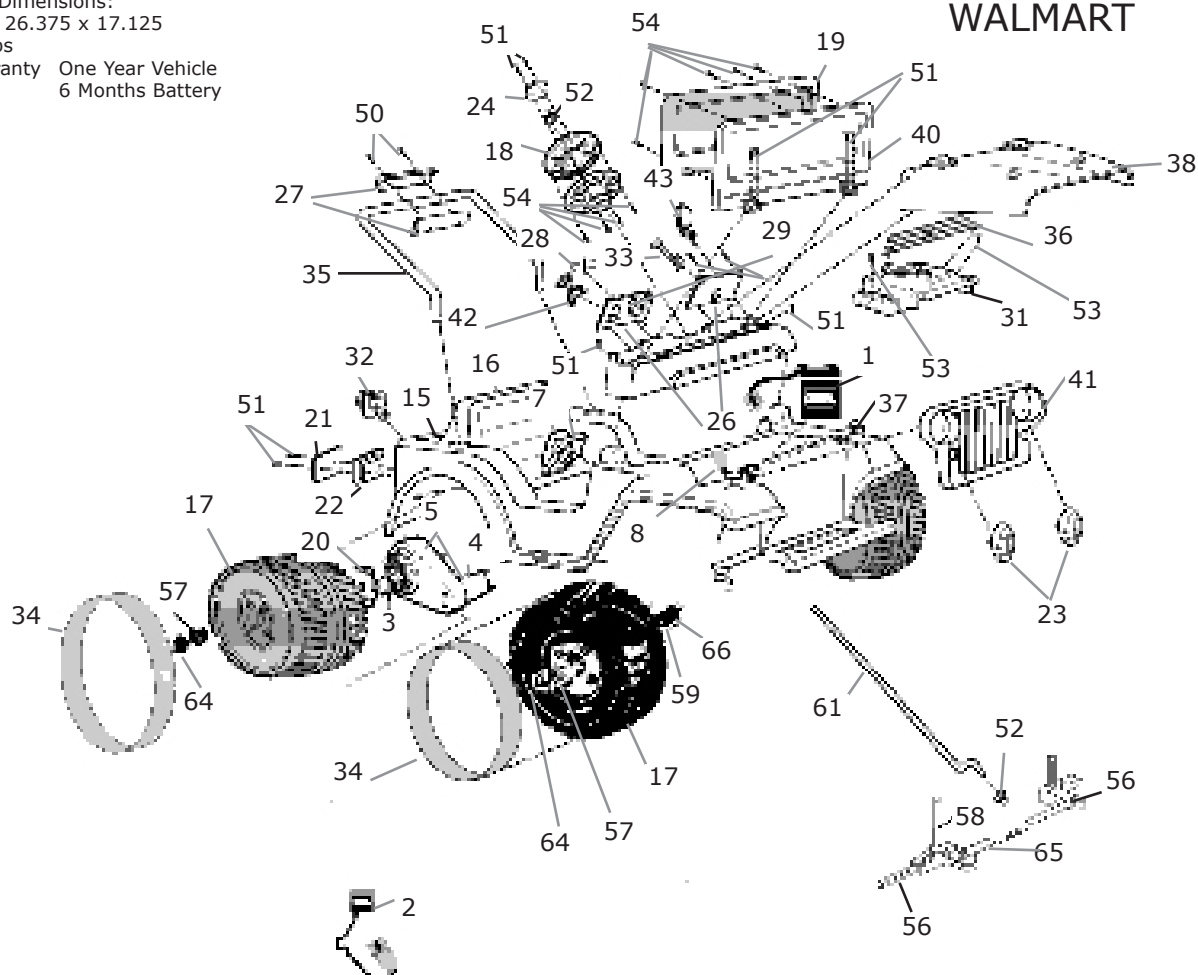

Age Range 1 1/2-4
Weight Limit: 50 lbs.
Surfaces: Asphalt/Hard Surfaces
Speed: 2.5 For/Rev
Colors: Green Body/Black Wheels
Intro: 2007
Suggested Retail: $78.88
Box Dimensions: 38 x 26.375 x 17.125
36 lbs
Warranty One Year Vehicle
6 Months Battery

M3864

Diego Jeep Blitz

6V Preschool Series WALMART

Rev. 12/18/07

Item No.	Description	Part No	QTY	Item No.	Description	Part No	QTY	Item No.	Description	Part No	QTY				
Working / Electrical Parts															
1.	6V Battery	00801-1234	1	32.	Gas Cap	75597-2089	1	Parts Not Shown							
2.	6V Charger	00801-1482	1	33.	Key Housing	75840-9409	1	Parts Bag	M3864-9289	1					
3.	Gearbox Assy 3A	74580-9269	1	34.	Traction Band Set	76131-2019	1	Hardware Bag	74547-9279	1					
4.	Motor Pinion Assy	74590-9539	1	35.	Rollbar	76135-4219	1	Owners Manual	M3864-0920	1					
5.	Motor Gearbox Assy	74780-9509	1	36.	Spark Plug Wires	78480-2129	1	Decal Sheet	M3864-0330	1					
7.	Footboard Assy.	74765-9389	1	37.	Hoodlatch Assy	78490-9559	2	Small Decal Sheet	M3864-0320	1					
8.	Harness Assy	74780-9799	1	38.	Hood	M3864-2119	1	Adhesive Clip	0801-0313	1					
Plastic / Other Parts															
15.	Body	N/A	1	40.	Windshield Frame	M3864-2339	1	Control Switch	00801-0885	1					
16.	Seat (part of body)	N/A	1	41.	Grill Assy	74765-9149	1	Front Post Bushing	74770-2669	2					
17.	Wheel	76133-2459	4	42.	Pretend Shifter	74532-2229	1	Spacer, wheel	73233-2369	1					
18.	Steering Wheel	74598-8005	1	43.	Microphone	M3864-2489	1	Rear Axle	76135-4509	1					
19.	Windshield	3800-6733	1	Hardware / Metal Parts											
20.	Driver	73233-2239	1	50.	6 x 1 1/2 Screw	00801-1257	2	Rear Axle Spacer	76136-4419	1					
21.	Lens Set	73233-2279	1	51.	8 x 1 Screw	00801-1259	12	Flange	74598-2079	1					
22.	Taillight Housing Set	73233-2759	1	52.	.437 Cap Nut	0801-0226	2	Footswitch	0801-0538	1					
23.	Headlight Lens	74547-2279	2	53.	8 x 18 x 1 Screw	0801-0273	2								
24.	Steering Wheel Button	74550-2729	1	54.	6 x 1/2 Screw	0801-0222	11								
26.	Busy Box/Dash Set	M3864-2699	1	56.	Front Axle	73241-4509	2								
27.	Rollbar Cover Set	M3864-9179	1	57.	7/16 Round/Axle Bushing	74550-2689	3								
28.	Radio Dial	74765-2709	1	58.	Axle Post Support	74770-2369	2								
29.	Dash Knob	74765-2719	2	59.	Round Bushing	74550-2689	4								
31.	False Motor	M3864-2379	1	61.	Steering Column	74780-4239	1								
Hardware / Metal Parts															
50. 6 x 1 1/2 Screw 00801-1257 2															
51. 8 x 1 Screw 00801-1259 12															
52. .437 Cap Nut 0801-0226 2															
53. 8 x 18 x 1 Screw 0801-0273 2															
54. 6 x 1/2 Screw 0801-0222 11															
56. Front Axle 73241-4509 2															
57. 7/16 Round/Axle Bushing 74550-2689 3															
58. Axle Post Support 74770-2369 2															
59. Round Bushing 74550-2689 4															
61. Steering Column 74780-4239 1															
64. .354 Cap Nut 0801-0604 4															
65. Steering Linkage Assy 76181-4229 1															
66. 5/16 Washer N/A 2															
(order Hardware bag)															

N/A = Not Available

Bold and Underlined parts are to be purchased and installed by Service Centers only. These items may not be sold directly to consumers by Service Centers or Fisher-Price.